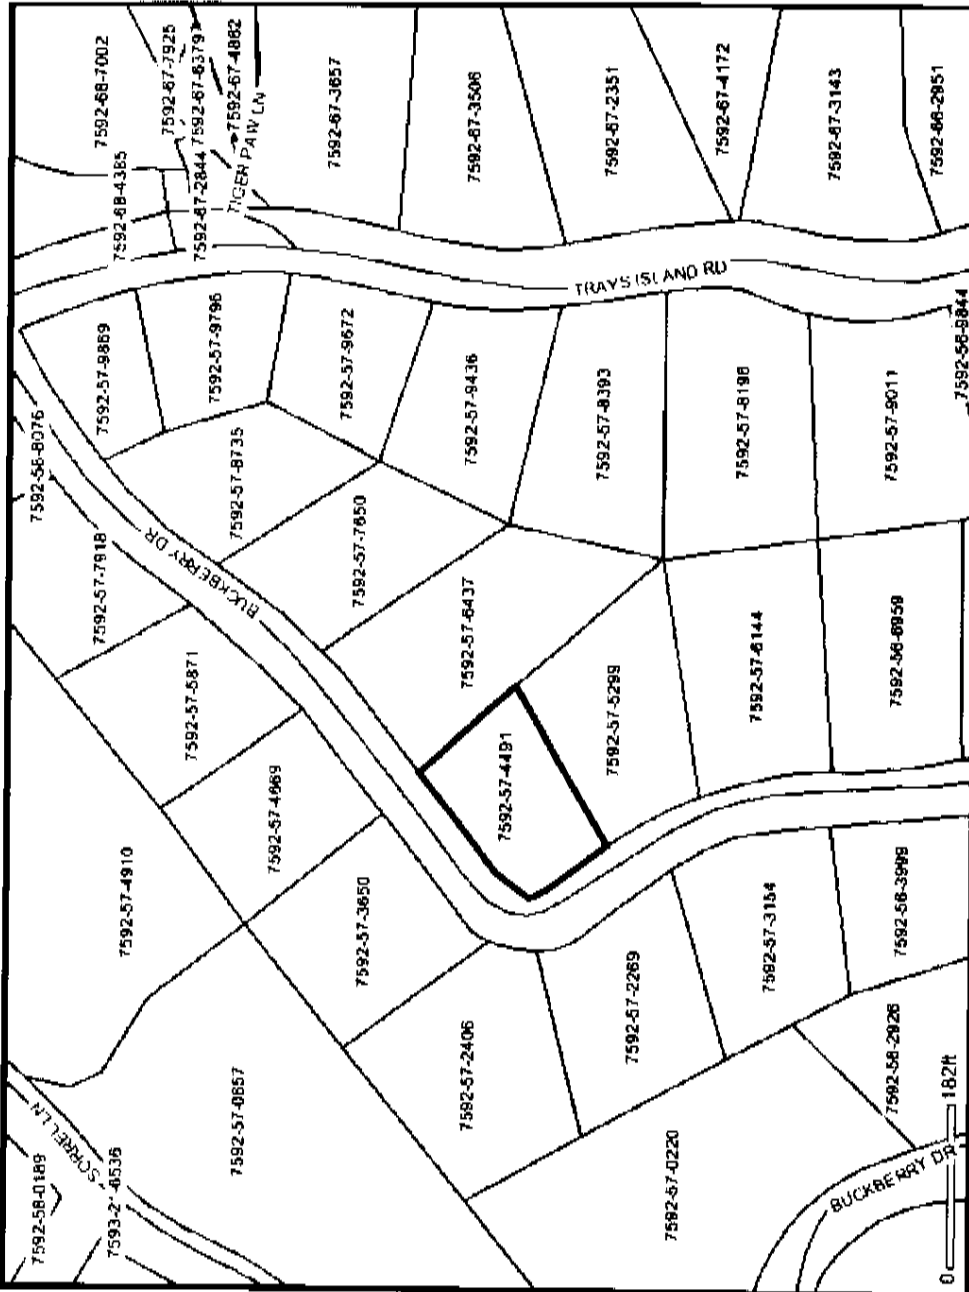

HF 11 Lot 32 7592-57-4491 Jackson Co. Harris

LEGEND

- County Boundary
- C.N. Limits
- City - MS
- PAVING - MOBILE
- WATER - LAK
- HOLES
- LOT LINES
- LOT LINES
- Tax Prices
- Other 400
- Other
- NC 59K L'N
- GA 59K L'N
- NC Counties
- GA Counties
- SC Counties

Monday, January 25 2010

WARNING: THIS IS NOT A SURVEY!

This map is prepared for the inventory of real property found within this jurisdiction, and is compiled from recorded deeds, plats, and other public records and data. Users of this map are hereby notified that the aforementioned public primary information sources should be consulted for verification of the information contained on this map. The County and mapping company assume no legal responsibility for the information contained on this map.

HF 11 Lot 32 Harris Vacant Lot 7592-57-4491 Jackson Co.

LEGEND

- County Boundary
- C.N. L.M.B.
- Center Line
- Public Roads
- Utility L.N.
- Notes
- Lot Lines
- Lot L.N.
- Tax Parcels
- NC State L.N.
- GA State L.N.
- NC Counties
- GA Counties
- SC Counties